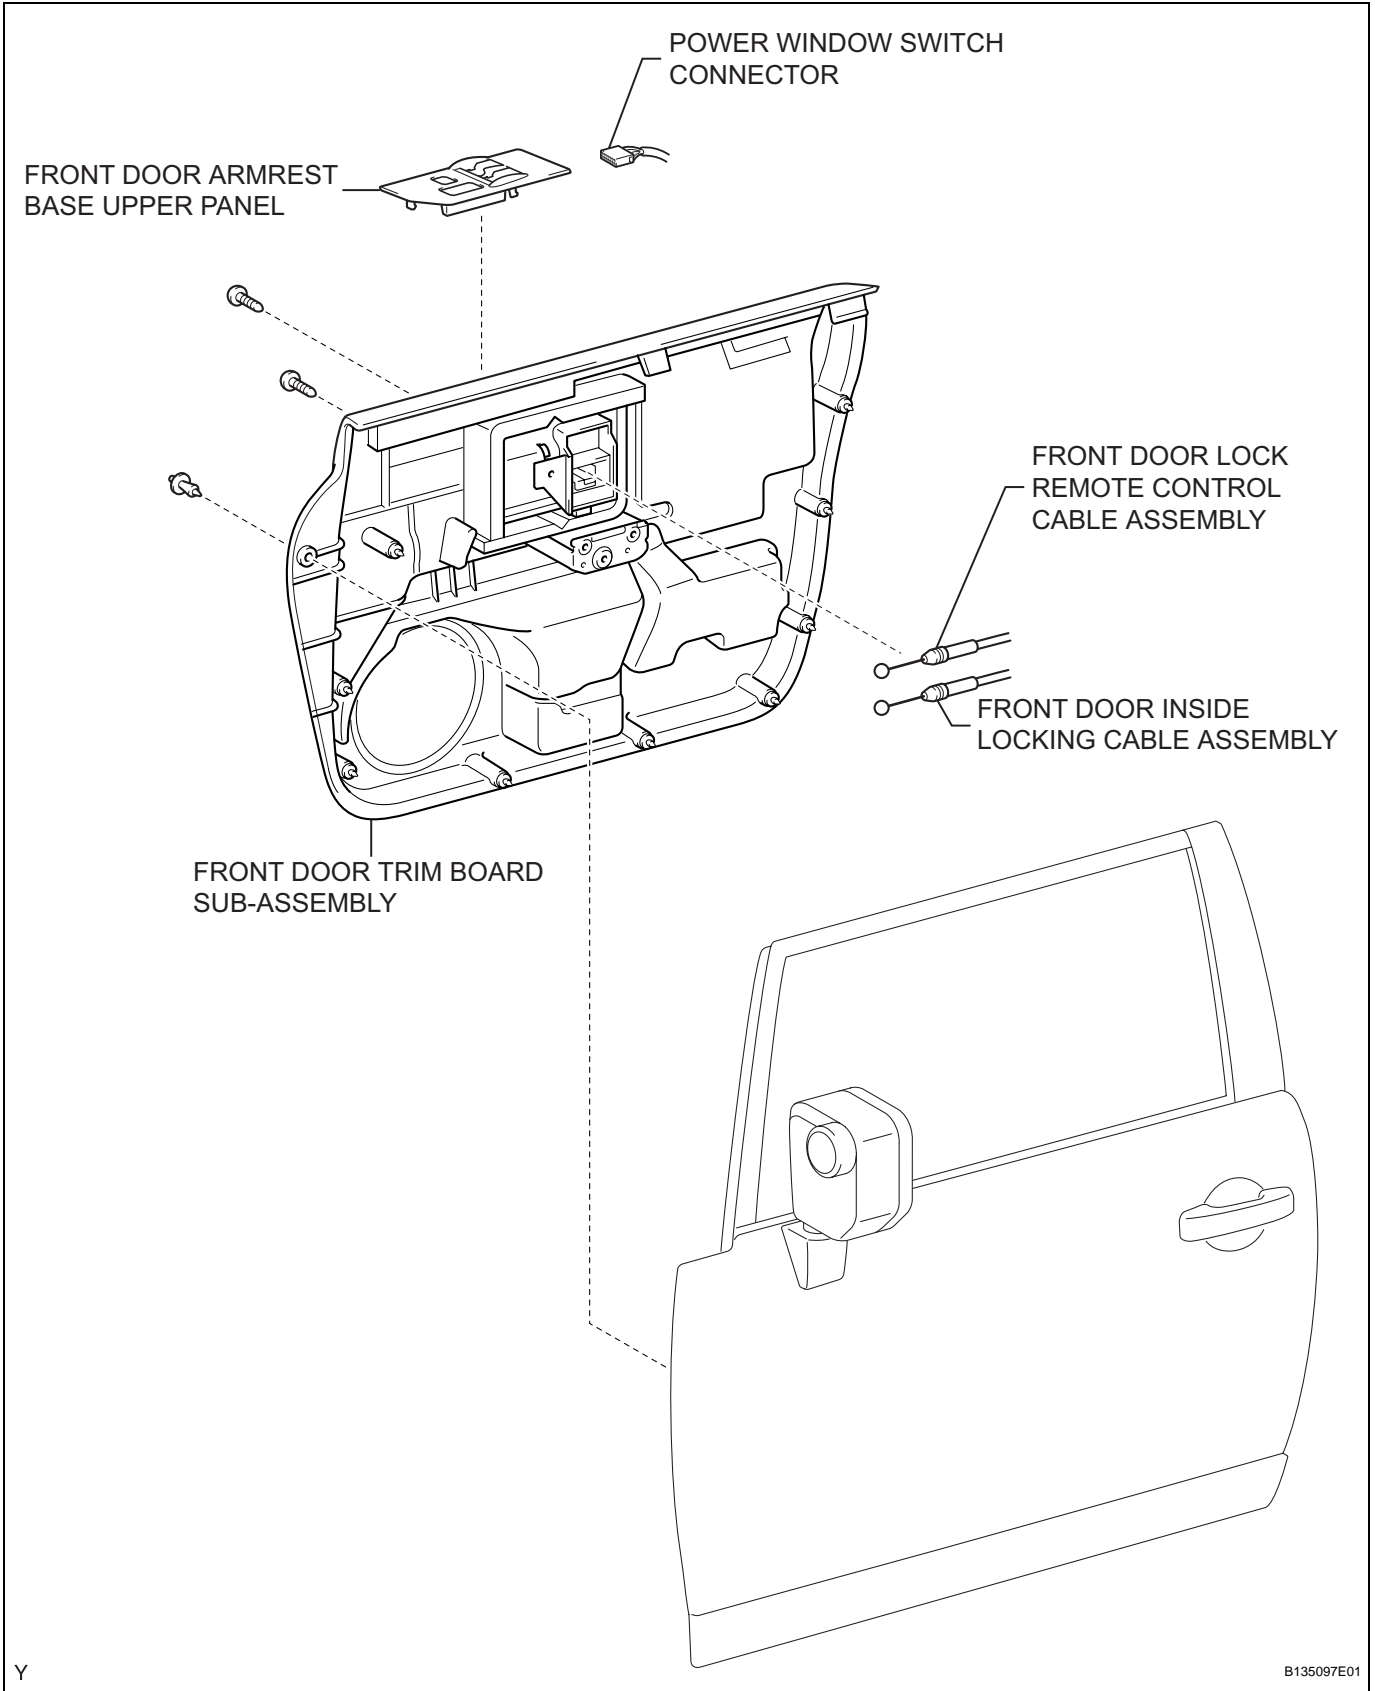

FRONT DOOR GLASS WEATHERSTRIP

COMPONENTS